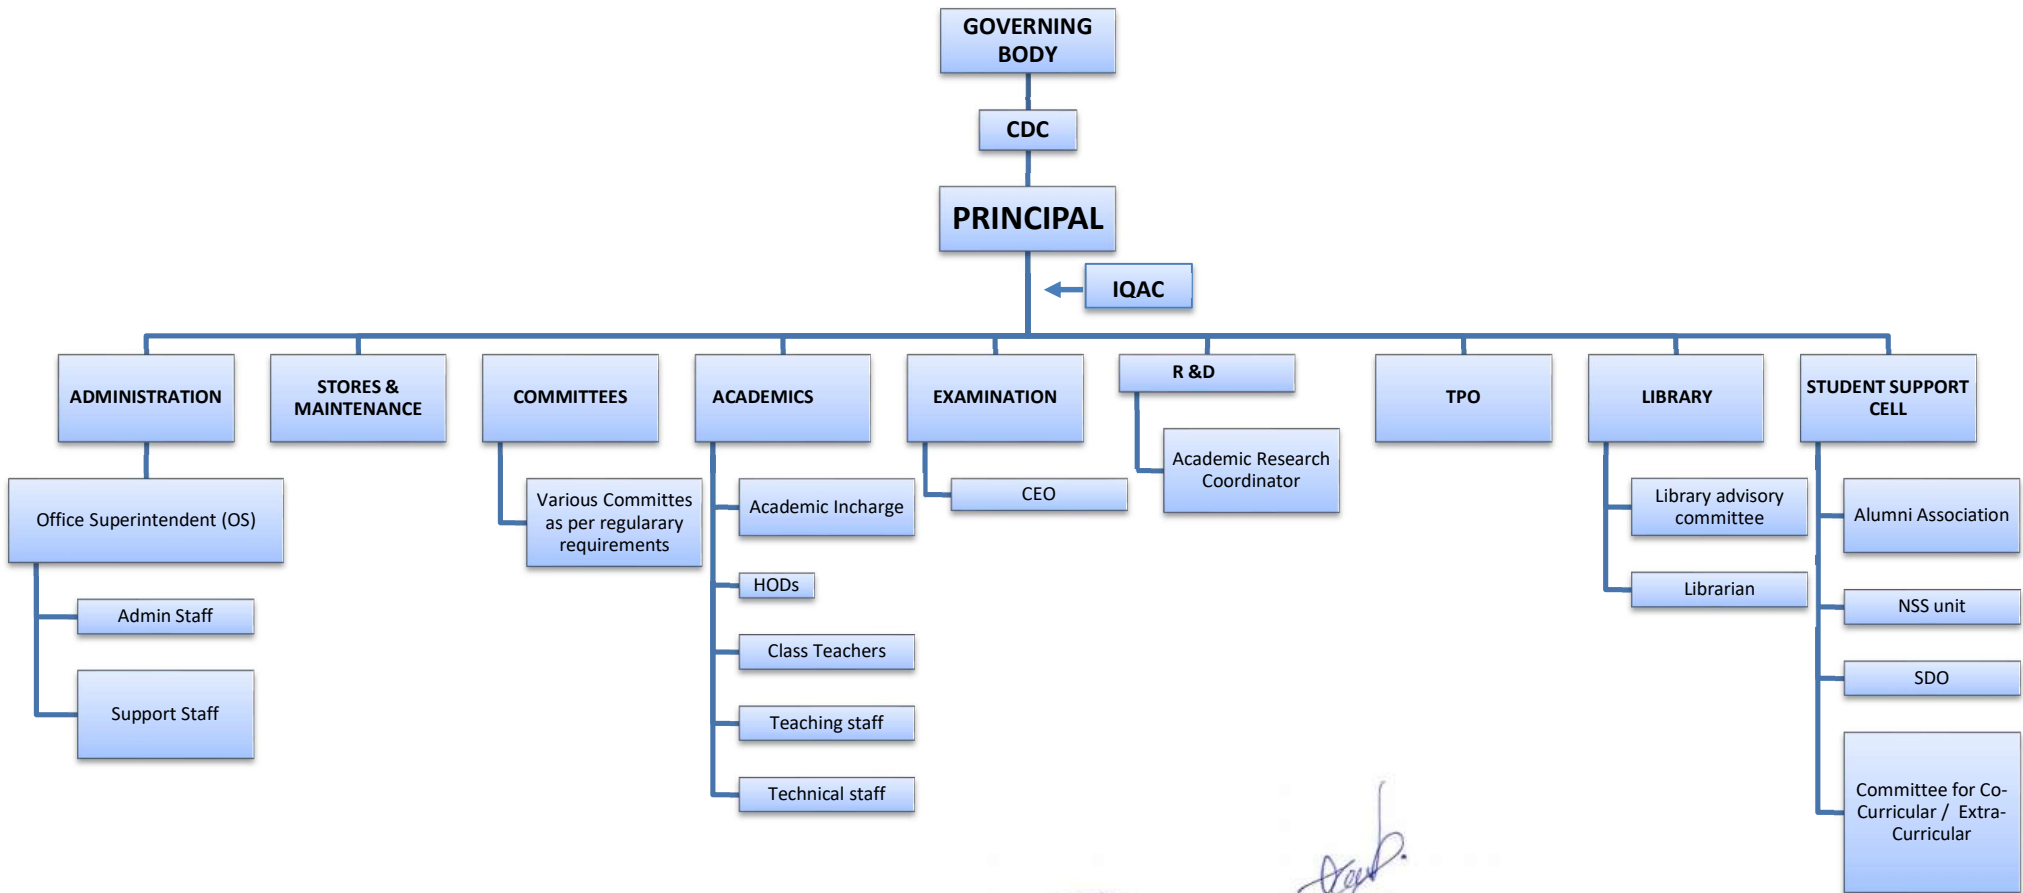

Organizational Structure

RJSPM's College of Pharmacy, Pune

[Signature]
PRINCIPAL
Rajmata Jijau Ghikshan Prasarak Mandal's
COLLEGE OF PHARMACY
Dudulgaon, Pune-412 105.